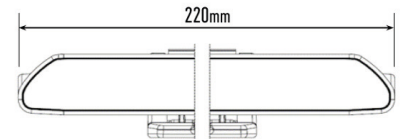

LINEAR

LINEAR-6 ELITE

- Combination of highly efficient 3W 'premium bin' LEDs
- Vacuum-metallised optics deliver wide spread of light
- Flexible mounting options – anti-theft mounting brackets included
- Sleek, low profile design facilitates installation
- Electronic thermal management
- Designed & manufactured in the UK

TECHNICAL SPECIFICATIONS

E-MARK REF	17.5
VOLTAGE RANGE	9V - 32V
RAW LUMENS	4050
BEAM PATTERN	Wide
BEAM DISTANCE (0.25LX)	563m
# HIGH POWER LEDS	6
POWER CONSUMPTION	42 Watts
CURRENT DRAW[†]	2.9 Amps
LED LIFE	50,000 Hrs*
WEIGHT	495g

* LED Manufacturers Specifications †At 14.4 Volts

MOUNTING OPTIONS:

(Centre Mount kit sold separately)

(Anti-theft fasteners included)

LAZER LAMPS LTD

Units 1+2, Harlow Mill Business Centre, Riverway, Harlow, Essex. CM20 2FD. UK

Tel: +44(0)1992 677374

Email: sales@lazerlamps.com

www.lazerlamps.com

LAZER

HIGH PERFORMANCE LIGHTING