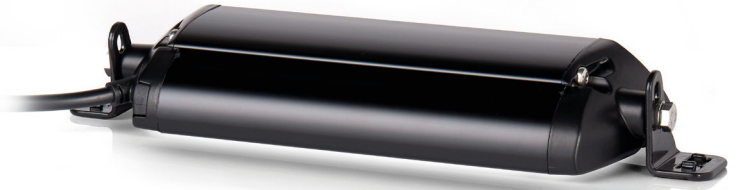

## LINEAR-6 ELITE

Quite simply the ultimate in low profile auxiliary LED lighting, providing unrivalled levels of light output, optimised for everyday road use, where either space is a limiting factor in regards any installation, or the preference is for a sleek, aerodynamic solution to get noticed more at night than during the day. The Linear-6 Elite utilises a combination of highly efficient 3W LEDs, the same as used in our 2018 WRC lighting solutions, which together deliver 4,050 lumens, and 1 lux to over 280m.

## HIGH PERFORMANCE LED DRIVING LAMPS

## LINEAR-6 ELITE

- Combination of highly efficient 3W 'premium bin' LEDs
- Vacuum-metallised optics deliver wide spread of light
- Flexible mounting options – anti-theft mounting brackets included
- Sleek, low profile design facilitates installation
- Electronic thermal management
- Designed & manufactured in the UK