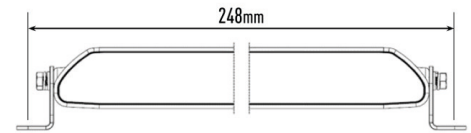

LINEAR

LINEAR-6 ELITE

- Combination of highly efficient 3W 'premium bin' LEDs
- Vacuum-metallised optics deliver wide spread of light
- Flexible mounting options – anti-theft mounting brackets included
- Sleek, low profile design facilitates installation
- Electronic thermal management
- Designed & manufactured in the UK

TECHNICAL SPECIFICATIONS

E-MARK REF	17.5
VOLTAGE RANGE	9V - 32V
RAW LUMENS	4050
BEAM PATTERN	Wide
BEAM DISTANCE (0.25LX)	563m
# HIGH POWER LEDS	6
POWER CONSUMPTION	42 Watts
CURRENT DRAW[†]	2.9 Amps
LED LIFE	50,000 Hrs*
WEIGHT	495g

* LED Manufacturers Specifications †At 14.4 Volts

MOUNTING OPTIONS:

(Centre Mount kit sold separately)

(Anti-theft fasteners included)

LAZER LAMPS LTD

Units 1+2, Harlow Mill Business Centre, Riverway, Harlow, Essex. CM20 2FD. UK

Tel: +44(0)1992 677374

Email: sales@lazerlamps.com

www.lazerlamps.com

LAZER

HIGH PERFORMANCE LIGHTING