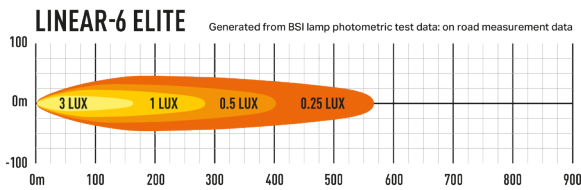

# LINEAR

### TECHNICAL SPECIFICATIONS

E-MARK REF	17.5
VOLTAGE RANGE	9V - 32V
RAW LUMENS	4050
BEAM PATTERN	Wide
BEAM DISTANCE (0.25LX)	563m
# HIGH POWER LEDS	6
POWER CONSUMPTION	42 Watts
CURRENT DRAW <sup>†</sup>	2.9 Amps
LED LIFE	50,000 Hrs*
WEIGHT	495g