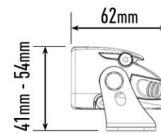

LINEAR

LINEAR-6 ELITE

- Combination of highly efficient 3W 'premium bin' LEDs
- Vacuum-metallised optics deliver wide spread of light
- Flexible mounting options – anti-theft mounting brackets included
- Sleek, low profile design facilitates installation
- Electronic thermal management
- Designed & manufactured in the UK

TECHNICAL SPECIFICATIONS

E-MARK REF	17.5
VOLTAGE RANGE	9V - 32V
RAW LUMENS	4050
BEAM PATTERN	Wide
BEAM DISTANCE (0.25LX)	563m
# HIGH POWER LEDS	6
POWER CONSUMPTION	42 Watts
CURRENT DRAW[†]	2.9 Amps
LED LIFE	50,000 Hrs*
WEIGHT	495g

* LED Manufacturers Specifications †At 14.4 Volts

MOUNTING OPTIONS:

(Centre Mount kit sold separately)

(Anti-theft fasteners included)

LAZER LAMPS LTD

Units 1+2, Harlow Mill Business Centre, Riverway, Harlow, Essex. CM20 2FD. UK

Tel: +44(0)1992 677374

Email: sales@lazerlamps.com

www.lazerlamps.com

LAZER

HIGH PERFORMANCE LIGHTING