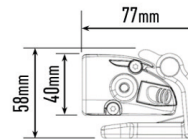

LINEAR

LINEAR-6 ELITE

- Combination of highly efficient 3W 'premium bin' LEDs
- Vacuum-metallised optics deliver wide spread of light
- Flexible mounting options – anti-theft mounting brackets included
- Sleek, low profile design facilitates installation
- Electronic thermal management
- Designed & manufactured in the UK

TECHNICAL SPECIFICATIONS

E-MARK REF	17.5
VOLTAGE RANGE	9V - 32V
RAW LUMENS	4050
BEAM PATTERN	Wide
BEAM DISTANCE (0.25LX)	563m
# HIGH POWER LEDS	6
POWER CONSUMPTION	42 Watts
CURRENT DRAW[†]	2.9 Amps
LED LIFE	50,000 Hrs*
WEIGHT	495g

* LED Manufacturers Specifications †At 14.4 Volts

MOUNTING OPTIONS:

(Centre Mount kit sold separately)

(Anti-theft fasteners included)

LAZER LAMPS LTD

Units 1+2, Harlow Mill Business Centre, Riverway, Harlow, Essex. CM20 2FD. UK

Tel: +44(0)1992 677374

Email: sales@lazerlamps.com

www.lazerlamps.com

LAZER

HIGH PERFORMANCE LIGHTING